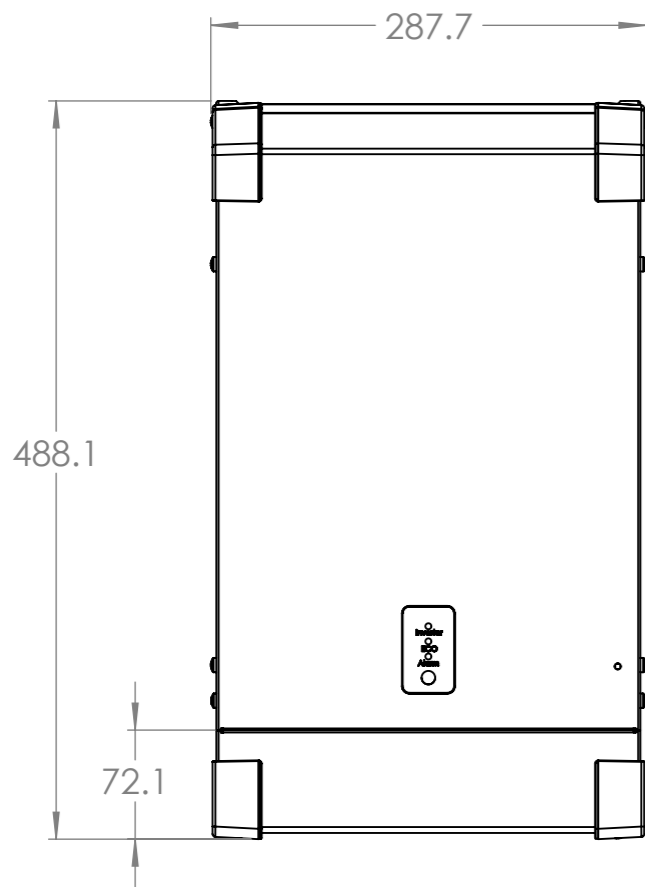

Dimension Drawing - Inverter 3000VA Smart	
PIN242300000	Inverter 24/3000 230V Smart
PIN482300000	Inverter 48/3000 230V Smart

Dimensions in mm