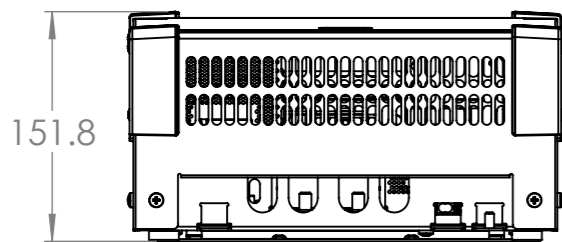

Dimension Drawing - Inverter 3000VA Smart	
PIN242300000	Inverter 24/3000 230V Smart
PIN482300000	Inverter 48/3000 230V Smart

Dimensions in mm