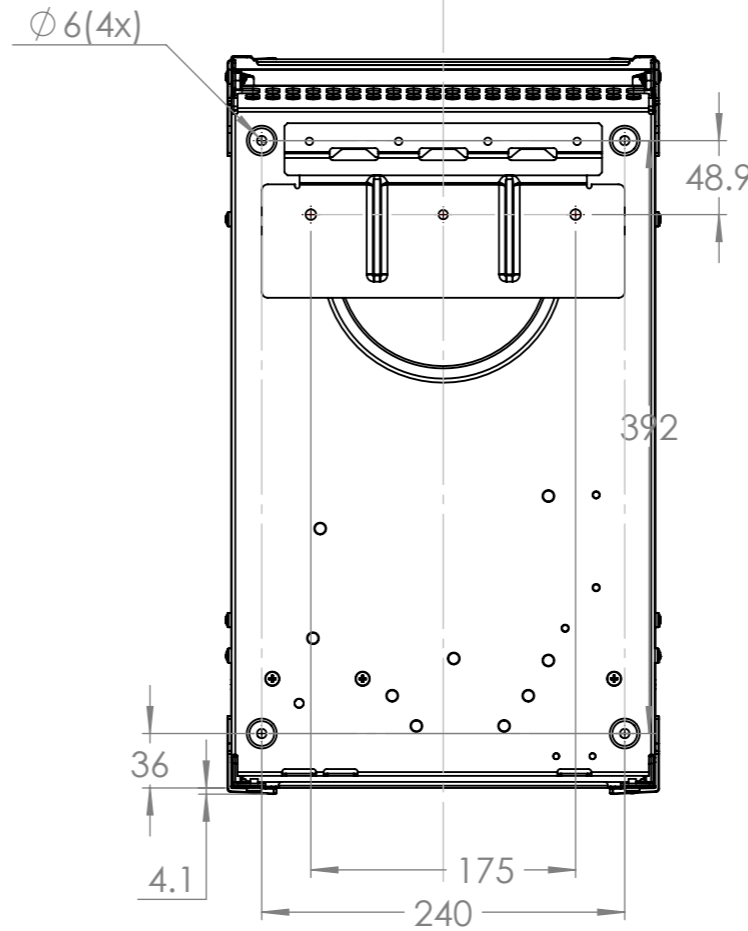

Dimension Drawing - Inverter 3000VA Smart	
PIN242300000	Inverter 24/3000 230V Smart
PIN482300000	Inverter 48/3000 230V Smart

Dimensions in mm