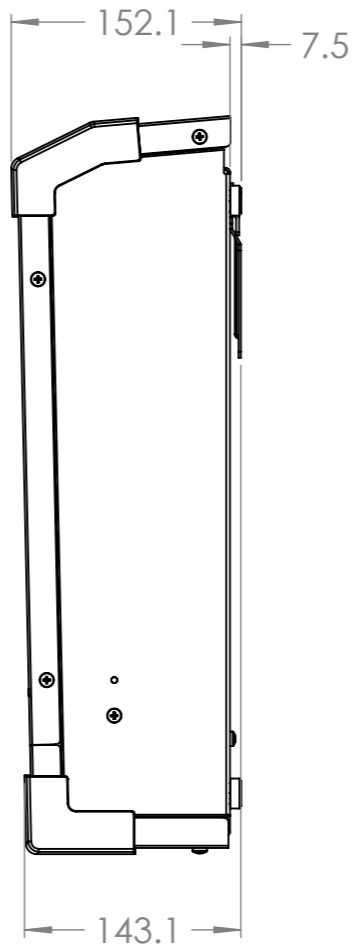

Dimension Drawing - Inverter 3000VA Smart	
PIN242300000	Inverter 24/3000 230V Smart
PIN482300000	Inverter 48/3000 230V Smart

Dimensions in mm