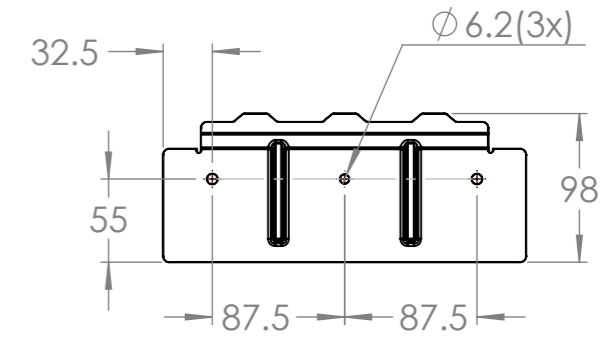

Dimension Drawing - Inverter 3000VA Smart	
PIN242300000	Inverter 24/3000 230V Smart
PIN482300000	Inverter 48/3000 230V Smart

Dimensions in mm